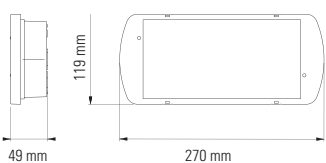

Accessories

SL23I	SL20,3x Foils to insert inside the luminaire (L, R, D)
SL33I	SL30,3x Foils to insert inside the luminaire (L, R, D)
SL2CD	SL20,Cone Diffuser*
SL3CD	SL30, Cone Diffuser*
SL2RB	SL20,Recessed Base, Plastic, RAL9003
SL3RB	SL30,Recessed Base, Plastic, RAL9003
SL2RBRC	SL20,Recessed Base with round corner, Plastic, RAL9003

*Pictograms have to be ordered separately (or re use ones delivered with luminaires).

SafeLite 20m