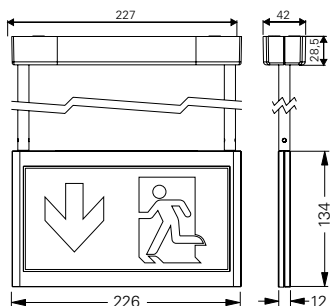

Dimensions in mm

Ordering details - fastening set

LED pictograms must ordered separte

	Order No.
Ceiling installation set for GuideLed 10021 CG-S with canopy incl. LED supply and CG-S technology (20 addresses)	40071353610
Ceiling installation set for GuideLed 10022 CG-S with canopy and tube suspension 0.5 m incl. LED supply and CG-S technology (20 addresses)	40071353611
Ceiling installation set for GuideLed 10023 CG-S with canopy and tube suspension 1.5 m incl. LED supply and CG-S technology (20 addresses)	40071353612
Ceiling installation set for GuideLed 10024 CG-S incl. recessed installation housing incl. LED supply and CG-S technology (20 addresses)*	40071353613

Ordering details - accessories

Scope of supply

	Order No.
Chain fastening for 10021 CG-S	40071353645
Concrete installation GuideLed 10024 CG-S, 20 m*	40071352892

* Ceiling mounting set for GuideLed 10024 and concrete installation box corresponding to protection class I