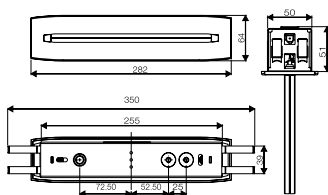

GuideLed 10021 CG-S

Dimensions in mm

Viewing distance	20 m
Luminous flux $\Phi_E/\Phi_N$ at the end of rated operating time	100 %
Housing material	PC, PMMA
Housing colour	Light grey RAL 7035
Weight	0.39 kg (10021 LED CG-S) 0.49 kg (10022 LED CG-S) 0.54 kg (10023 LED CG-S) 0.70 kg (10024 LED CG-S)
Type of mounting	Ceiling, suspended, recessed installation
Connection terminal	Clamp terminal 2.5 mm <sup>2</sup> reverse-polarity protected
Connection voltage	220 – 240 V AC, 50/60 Hz 176 V – 275 V DC
Current consumption - battery operation (220 V)	one-sided 8 mA – two-sided 12 mA
Power consumption mains operation (apparent power / effective power)	one-sided 4.0 VA / 1.9W two-sided 5.5 VA / 2.9W
Inrush current	1.5 A
Permissible ambient temperature	-20 °C to +40 °C
Light source	LED batten

### Scope of supply

	Order No.
Chain fastening for 10021 CG-S	40071353645
Concrete installation GuideLed 10024 CG-S, 20 m*	40071352892

\* Ceiling mounting set for GuideLed 10024 and concrete installation box corresponding to protection class I

GuideLed 10024 CG-S

Dimensions in mm