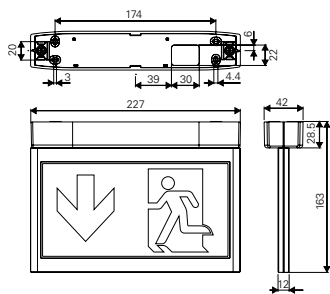

## GuideLed 10021, 10022, 10023, 10024 CG-S

- Exit sign panel luminaire in LED technology for ceiling installation
- Slender design with pictogram width of only 12 mm
- Very good perceptibility due to of high luminance of the white contrasting colour > 500 cd/m<sup>2</sup> in keeping with standard ISO 3864-1 and high uniformity  $L_{min}/L_{max} > 0.8$
- Reduced battery costs due to of especially low power consumption
- Low operating costs due to of low effective power of 2.9W only (1.9W one-sided)
- Minimum service requirement due to high service life of the LEDs (up to 50,000 hours)

GuideLed 10021 CG-S

Dimensions in mm

Viewing distance	20 m
Luminous flux $\Phi_E/\Phi_N$ at the end of rated operating time	100 %
Housing material	PC, PMMA
Housing colour	Light grey RAL 7035
Weight	0.39 kg (10021 LED CG-S) 0.49 kg (10022 LED CG-S) 0.54 kg (10023 LED CG-S) 0.70 kg (10024 LED CG-S)
Type of mounting	Ceiling, suspended, recessed installation
Connection terminal	Clamp terminal 2.5 mm <sup>2</sup> reverse-polarity protected
Connection voltage	220 – 240 V AC, 50/60 Hz 176 V – 275 V DC
Current consumption - battery operation (220 V)	one-sided 8 mA – two-sided 12 mA
Power consumption mains operation (apparent power / effective power)	one-sided 4.0 VA / 1.9W two-sided 5.5 VA / 2.9W
Inrush current	1.5 A
Permissible ambient temperature	-20 °C to +40 °C
Light source	LED batten